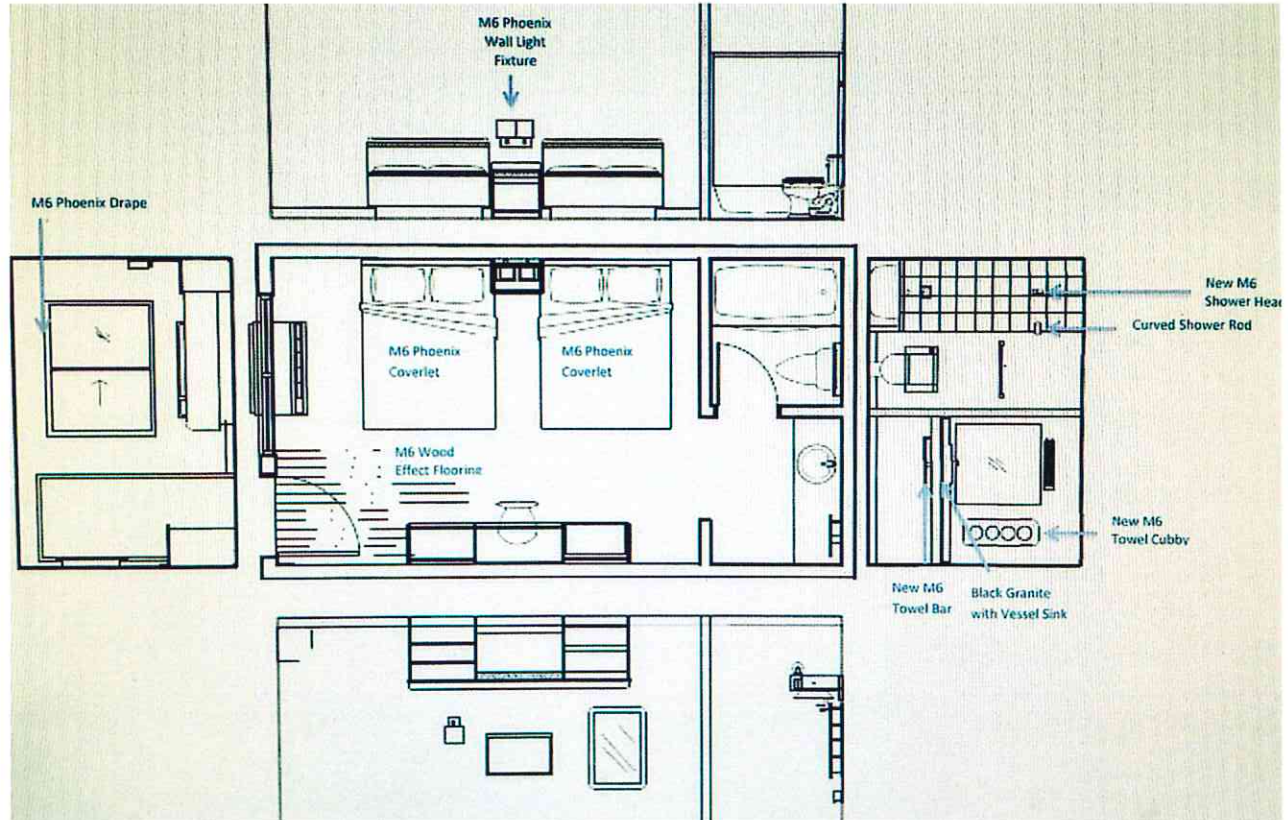

# Motel 6 - Cartersville

2335 US-411 White, GA 30184

**Number of Rooms:** 96

**Price:** \$4,000,000.00

**Other Details:**

Located near Tellus Science Museum, Booth Western Art Museum and Bartow History Museum.